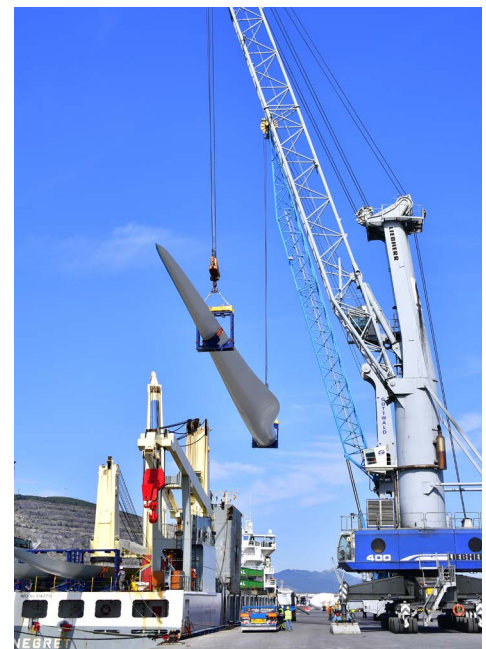

SERVICES

"Tailor made" optimal solutions for each requirement of breakbulk cargo logistics.

Sea chartering, special packaging, cargo handling, storage and distribution, turnkey solutions, expert advise, and value-added services.

XXL Project Working Group:
According to its functions, Uniport coordinates a public-private working group on procedures, infrastructures and operations.

**London Metal Exchange
Non-Ferrous Metals Certified**